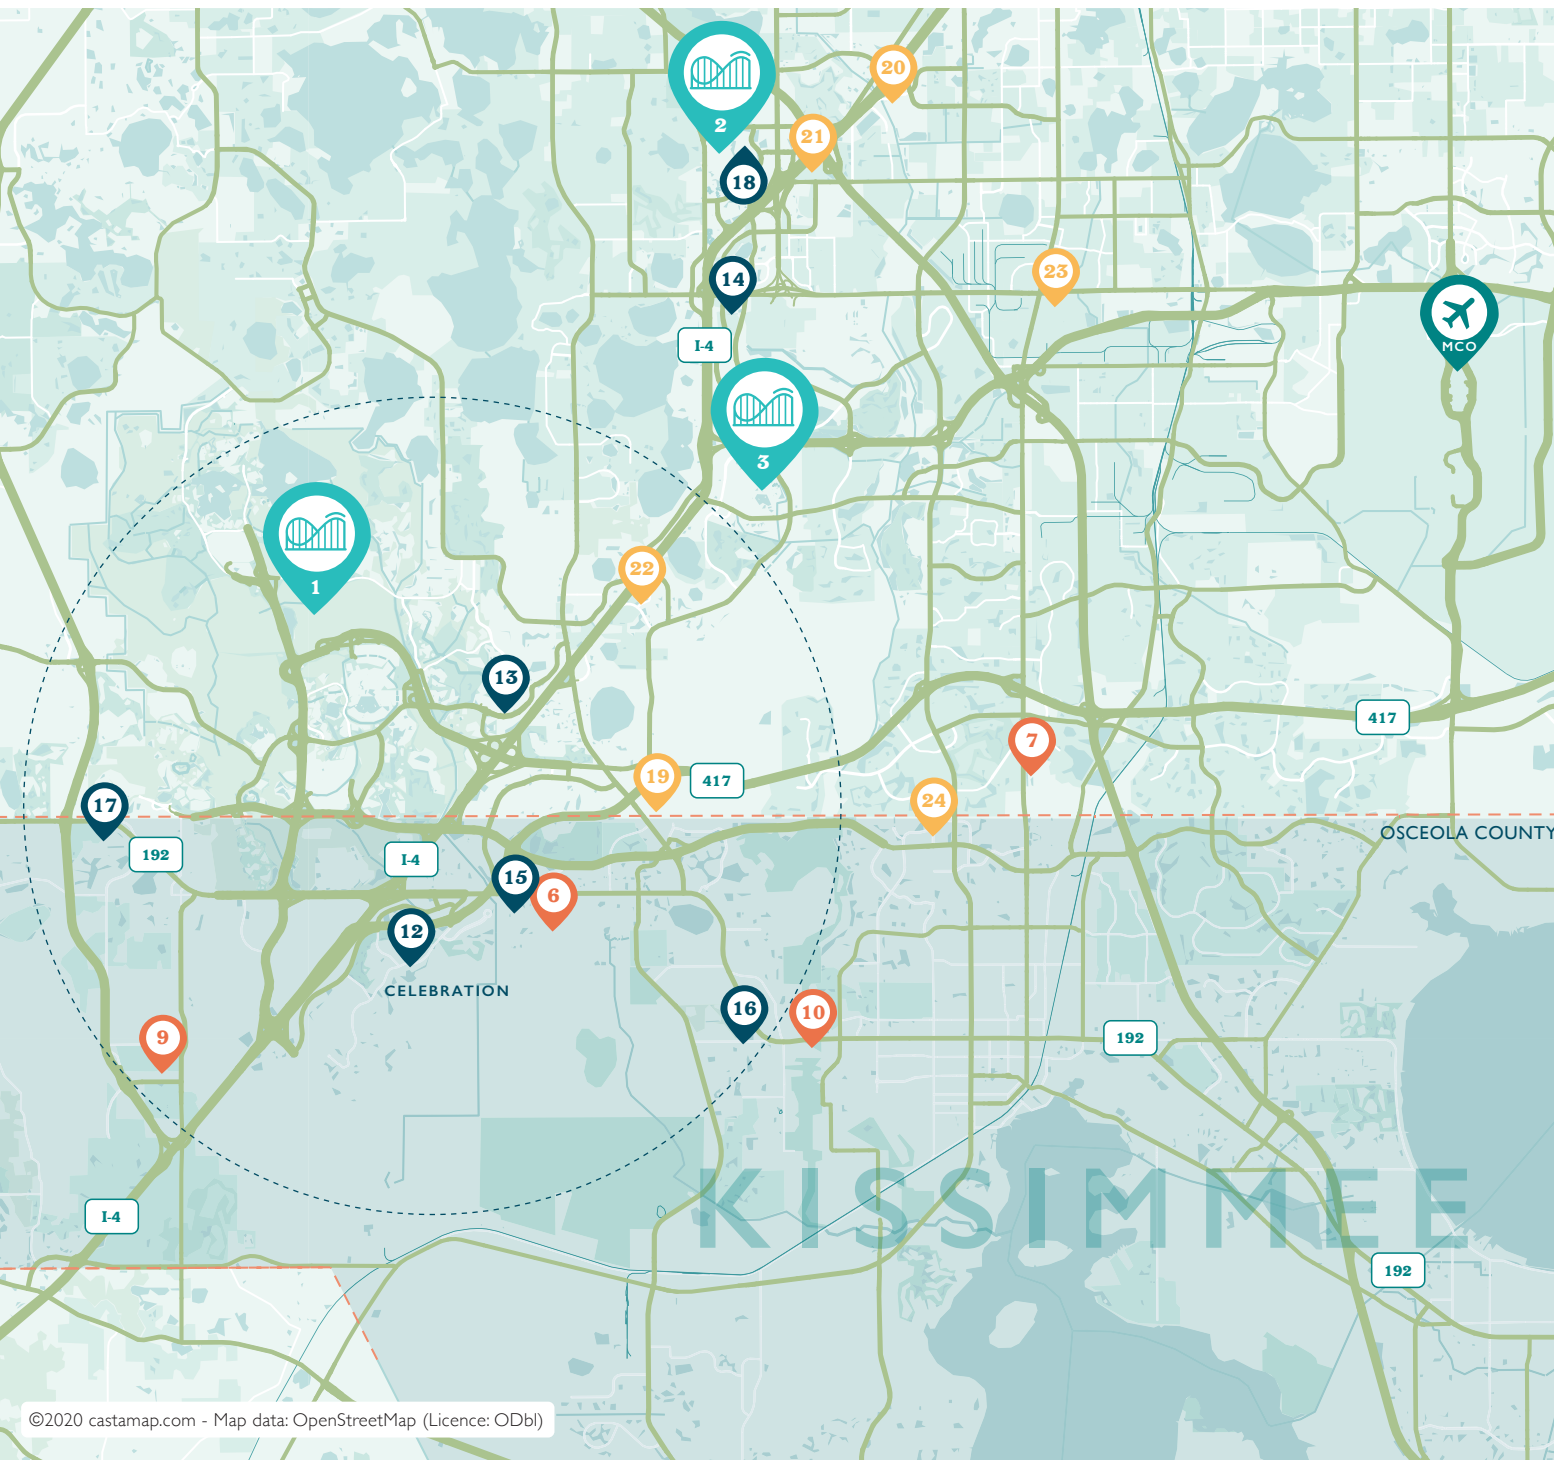

Map of Kissimmee

Airport

- MCO - Orlando International Airport

Theme Parks

1. Walt Disney World® Resort
2. Universal Orlando Resort
3. SeaWorld® Parks & Resorts™ Orlando
- ★ 4. LEGOLAND® Florida Resort
Driving distance: 55 minutes SW

Local Attractions

- ★ 5. Boggy Creek Airboat Adventures
Driving distance: 25 minutes S
6. Fun Spot America - Kissimmee
7. Gatorland
- ★ 8. Kennedy Space Center Visitor Complex
Driving distance: 1 hour NE
9. Orlando Tree Trek Adventure Park
10. The Paddling Center at Shingle Creek
- ★ 11. Wild Florida
Driving distance: 30 minutes S

Shopping, Dining & Entertainment Districts

12. Celebration Town Center
13. Disney Springs®
14. ICON Park
15. Old Town Kissimmee
16. Medieval Times Dinner & Tournament
17. Promenade at Sunset Walk
18. Universal CityWalk Orlando

Shopping Centers

19. Lake Buena Vista Factory Outlets
20. Mall at Millenia
21. Orlando Premium Outlets® International Drive
22. Orlando Premium Outlets® Vineland Avenue
23. The Florida Mall
24. The Loop